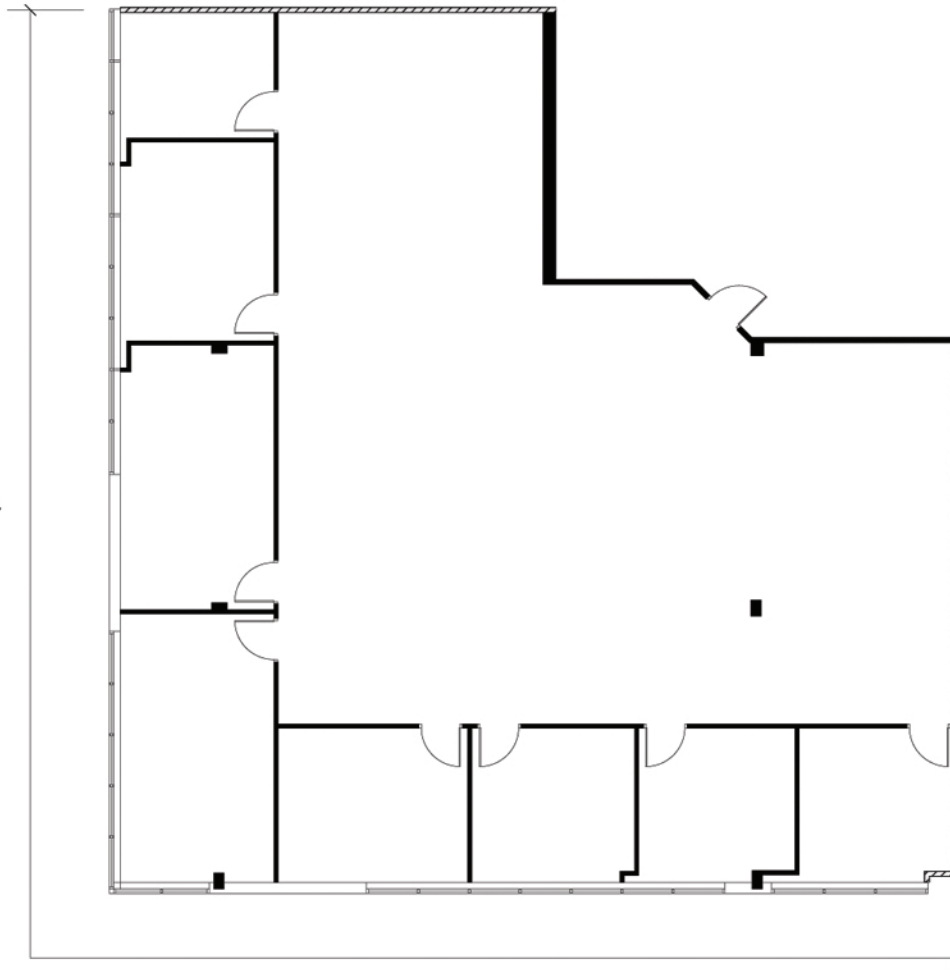

For Leasing Information Contact:

DAN LESSING

201 - 906 - 7530

dlessing@dsgroup.net

420
AVAILABLE
4,525 SQ. FT.

2 BRIGHTON ROAD
CLIFTON, NEW JERSEY