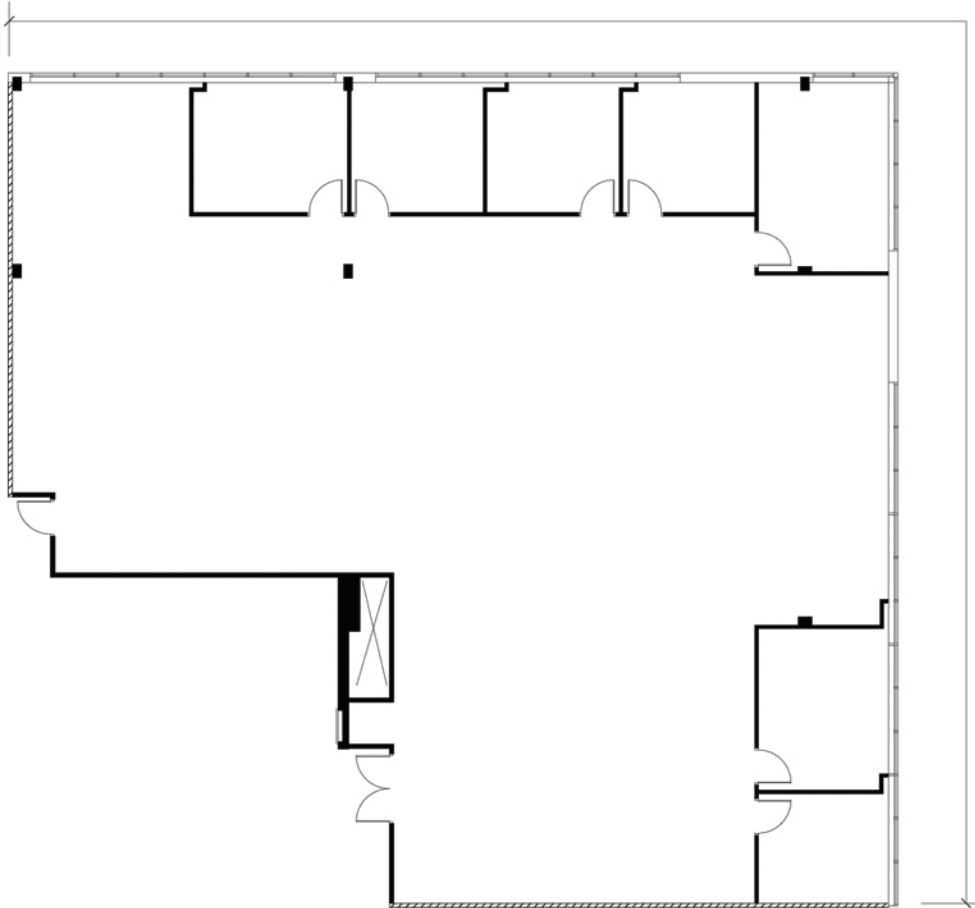

For Leasing Information Contact:

DAN LESSING

201 - 906 - 7530

dlessing@dsrgroup.net

400
AVAILABLE
6,131 SQ. FT.

2 BRIGHTON ROAD
CLIFTON, NEW JERSEY